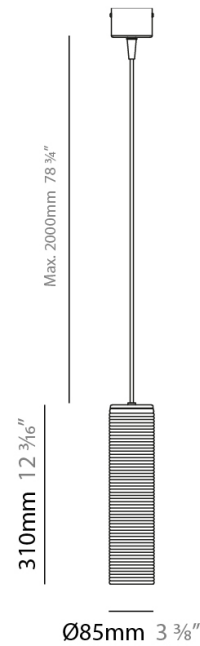

PROJECT	
TYPE	
NOTES	
QUANTITY	
DATE	

CLIO SUSPENSION

D81549-BLK-AMB

GENERAL

Series: Ladies
Subseries: Clio
Brand: Panzeri
Division: Design
Mounting Type: Suspension
Mounting Location: Ceiling
Subcategory: Pendant

PHYSICAL

Shape: Cylinder
Diameter (mm): 85
Diameter (in): 3 3/8
Height (mm): 310
Height (in): 12 3/16
Max. Overall Height (mm): 2310
Max. Overall Height (in): 90 15/16
Light Distribution: Direct
Weight (kg): 1.20
Weight (lbs): 2.64
Diffuser: Amber Blown Glass
Holder Finish: Black
Fixture Material: Glass / Aluminum
Cable Details: 2200mm / 86 5/8" Cable

ELECTRICAL

Number of Lamps: 1
Lamp Type: LED Retrofit
Lamp Shape: A19
Bulb Included: Bulb Not Included
Max. Wattage Per Lamp (W): 7
Lamp Base: E26
Input Voltage (V): 120

LED

OPTICAL

RATINGS AND CERTIFICATIONS

Certified By: CSA Certified to UL and CSA Standards
IP rating: IP20