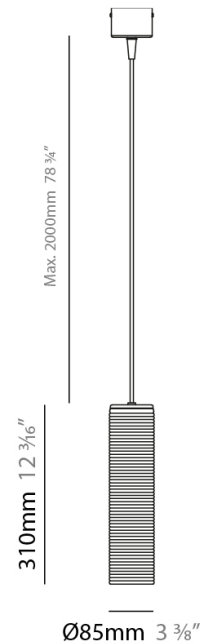

PROJECT	
TYPE	
NOTES	
QUANTITY	
DATE	

CLIO SUSPENSION

D81549-BLK-STE

GENERAL

Series: Ladies
Subseries: Clio
Brand: Panzeri
Division: Design
Mounting Type: Suspension
Mounting Location: Ceiling
Subcategory: Pendant

PHYSICAL

Shape: Cylinder
Diameter (mm): 85
Diameter (in): 3 3/8
Height (mm): 310
Height (in): 12 3/16
Max. Overall Height (mm): 2310
Max. Overall Height (in): 90 15/16
Light Distribution: Direct
Weight (kg): 1.20
Weight (lbs): 2.64
Diffuser: Steel Blown Glass
Holder Finish: Black
Fixture Material: Glass / Aluminum
Cable Details: 2200mm / 86 5/8" Cable

ELECTRICAL

Number of Lamps: 1
Lamp Type: LED Retrofit
Lamp Shape: A19
Bulb Included: Bulb Not Included
Max. Wattage Per Lamp (W): 7
Lamp Base: E26
Input Voltage (V): 120

LED

OPTICAL

RATINGS AND CERTIFICATIONS

Certified By: CSA Certified to UL and CSA Standards
IP rating: IP20