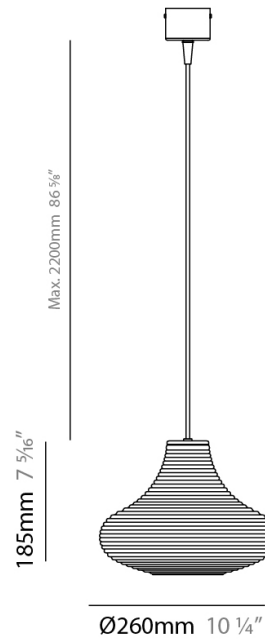

EMMA SUSPENSION

D81539-BLK-AMB

GENERAL

Series: Ladies
Subseries: Emma
Brand: Panzeri
Division: Design
Mounting Type: Suspension
Mounting Location: Ceiling
Subcategory: Pendant

PHYSICAL

Shape: Abstract
Diameter (mm): 260
Diameter (in): 10 ¼
Height (mm): 185
Height (in): 7 ⅝
Max. Overall Height (mm): 2385
Max. Overall Height (in): 93 ⅞
Light Distribution: Direct
Weight (kg): 1.45
Weight (lbs): 3.19
Diffuser: Amber Blown Glass
Holder Finish: Black
Fixture Material: Glass / Aluminum
Cable Details: 2200mm / 86 5/8" Cable

ELECTRICAL

Number of Lamps: 1
Lamp Type: LED Retrofit
Lamp Shape: A19
Bulb Included: Bulb Not Included
Max. Wattage Per Lamp (W): 7
Lamp Base: E26
Input Voltage (V): 120

LED

OPTICAL

RATINGS AND CERTIFICATIONS

Certified By: CSA Certified to UL and CSA Standards
IP rating: IP20