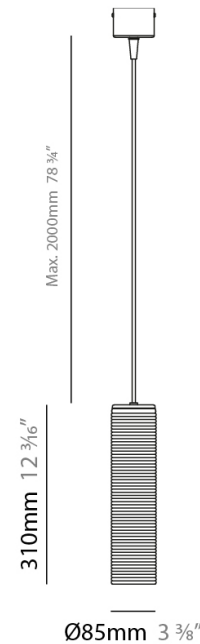

PROJECT	
TYPE	
NOTES	
QUANTITY	
DATE	

CLIO SUSPENSION

D81549-BLK-CRY

GENERAL

Series: Ladies
Subseries: Clio
Brand: Panzeri
Division: Design
Mounting Type: Suspension
Mounting Location: Ceiling
Subcategory: Pendant

PHYSICAL

Shape: Cylinder
Diameter (mm): 85
Diameter (in): 3 3/8
Height (mm): 310
Height (in): 12 3/16
Max. Overall Height (mm): 2310
Max. Overall Height (in): 90 15/16
Light Distribution: Direct
Weight (kg): 1.20
Weight (lbs): 2.64
Diffuser: Crystal Blown Glass
Holder Finish: Black
Fixture Material: Glass / Aluminum
Cable Details: 2200mm / 86 5/8" Cable

ELECTRICAL

Number of Lamps: 1
Lamp Type: LED Retrofit
Lamp Shape: A19
Bulb Included: Bulb Not Included
Max. Wattage Per Lamp (W): 7
Lamp Base: E26
Input Voltage (V): 120

LED

OPTICAL

RATINGS AND CERTIFICATIONS

Certified By: CSA Certified to UL and CSA Standards
IP rating: IP20